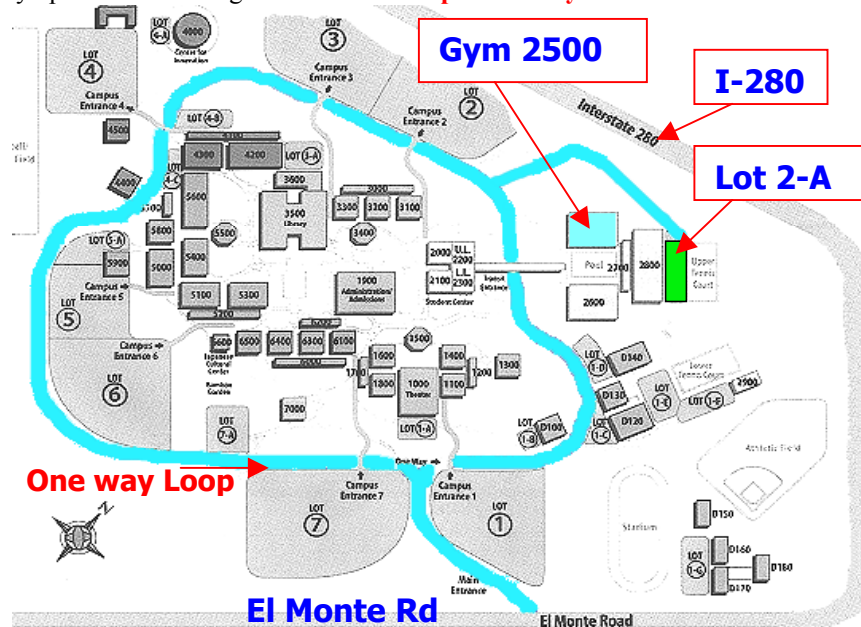

*Demos of Chen Taiji (Lao Jia: Chen Qingzhou Lineage; Xin Jia: Feng Zhiqiang, Chen Xiaowang, Ma Hong & Hong Junsheng Lineages), Yang Taiji (Tung Yingjie Lineage); Wu (Hao Shaoru Lineage) Taiji; Wu Taiji (Ma Yuehliang Lineage), Sun & Fu Taiji; (Taiji: Slow, Fast and Pao Chui Forms); Liu He Ba Fa; Xing Yi; Bagua; Weapon demonstrations (sword, saber, broadsword, spear, staff, pole shaking), Push hands (different levels, patterns, and drills)